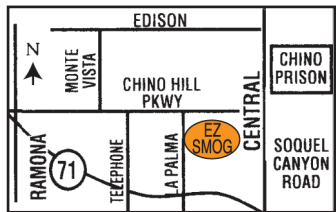

**14935 LA PALMA DR. • CHINO
E-Z SMOG (909) 597-8984**

**ALSO GOOD
ON TEST ONLY
VEHICLE**

**SE
HABLA
ESPAÑOL**

**WE TEST
ALL DIESEL
VEHICLES**

WE TEST THEM ALL!

TEST ONLY CENTER! TEST ONLY CENTER! TEST ONLY CENTER! TEST ONLY CENTER! TEST ONLY CENTER!