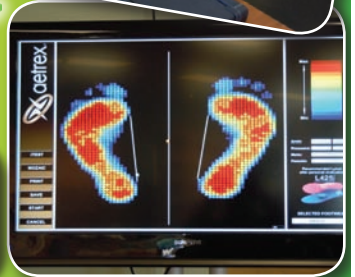

Arch Pain Got You Down?

"It could be your shoes."

Lucky Feet shoes

Come in for a complimentary foot analysis, using our state-of-the-art computerized pressure mapping system

909.394.3338

844 W. Arrow Hwy #B • San Dimas

www.LuckyFeetShoes.com

(In the Target Shopping Plaza,
near Trader Joe's, right off Hwy 57)

NEW YEAR SPECIAL

\$45 OFF

CUSTOM
SHOE INSERTS

Cannot be combined with any other offer.
Expires 3/31/12. CWU0112

NEW YEAR SPECIAL