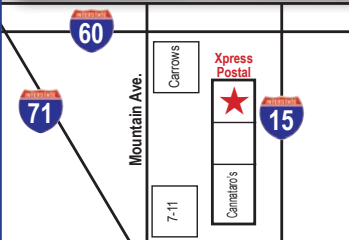

See Our New & Expanded Gift Section

Hours:
M-F: 8:30am-6pm
Sat: 9am-2pm
Closed Sunday

12345 Mountain Ave., Ste. N • Chino • 909.517.2933